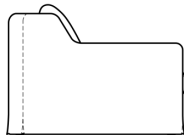

FINAL COVER

Fabric or Leather

Tacchini Design Studio

AGGIORNATO IL/SHEET UPDATED ON
21/05/2026

DIMENSIONI

DIMENSIONS

Poltrona con balza

Armchair with long-skirt

OVSTPL10001

70 cm
27,56 in

42 cm
16,54 in

100 cm
39,37 in

88 cm
34,65 in

Poltrona

Armchair

OVSTPL10002

70 cm
27,56 in

42 cm
16,54 in

100 cm
39,37 in

88 cm
34,65 in

Tacchini Design Studio

AGGIORNATO IL/SHEET UPDATED ON
21/05/2026

Poltrona con base girevole

Swivel armchair