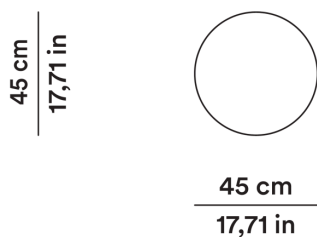

2023

Umberto Bellardi Ricci

AGGIORNATO IL/SHEET UPDATED ON
21/05/2026

Sgabello Round H57 cm

Round stool H57 cm

OTRNPF03

MT TESSUTO
1,50

MQ PELLE
4,50

FABRIC METERS
1,50

SQ. M LEATHER
4,50