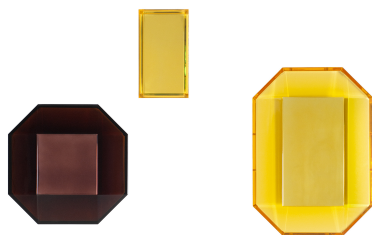

Objects of Common Interest

AGGIORNATO IL/SHEET UPDATED ON
29/04/2026

IT

EN

DESCRIZIONE

DESCRIPTION

MATERIALE

Resina acrilica lucida e opaca

MATERIAL

Glossy and matte acrylic resin

TACT I 70X50X7 CM COLORI

Marrone

TACT I 70X50X7 CM COLORS

Brown

Giallo

Yellow

TACT II 50X50X7 CM COLORI

Marrone

TACT II 50X50X7 CM COLORS

Brown

Verde

Green

Rosa

Pink

TACT III 37X21X6 CM COLORI

Rosa

TACT III 37X21X6 CM COLORS

Pink

Giallo

Yellow

TRACE I 80X60X7 CM COLORS

Azzurro

TRACE I 80X60X7 CM COLORS

Light Blue

Verde

Green

Marrone

Brown