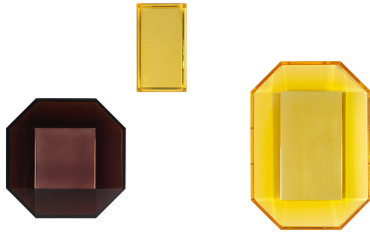

2025

Objects of Common Interest

AGGIORNATO IL/SHEET UPDATED ON
16/04/2026

IT

EN

DESCRIZIONE

DESCRIPTION

MATERIALE

Resina acrilica lucida e opaca

MATERIAL

Glossy and matte acrylic resin

TACT I 70X50X7 CM COLORI

Marrone

TACT I 70X50X7 CM COLORS

Brown

Giallo

Yellow

TACT II 50X50X7 CM COLORI

Marrone

TACT II 50X50X7 CM COLORS

Brown

Verde

Green

Rosa

Pink

TACT III 37X21X6 CM COLORI

Rosa

TACT III 37X21X6 CM COLORS

Pink

Giallo

Yellow

TRACE I 80X60X7 CM COLORS

Azzurro

TRACE I 80X60X7 CM COLORS

Light Blue

Verde

Green

Marrone

Brown