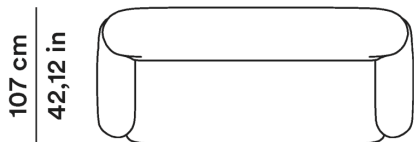

Gianfranco Frattini

AGGIORNATO IL/SHEET UPDATED ON
21/04/2026

DIMENSIONI

DIMENSIONS

Divano 240x97 cm

Sofa 240x97 cm

OSSNDV240

67 cm
26,38 in

SQ. M LEATHER

30,00

Divano 240x107 cm

Sofa 240x107 cm

OSSNGRDV240

67 cm
26,38 in

38 cm
14,96 in

240 cm
94,49 in

67 cm
26,38 in

38 cm
14,96 in

97 cm
38,18 in

180 cm
70,87 in

MT TESSUTO

9,50

MQ PELLE

25,00