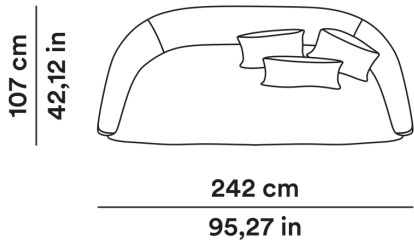

2023

Jonas Wagell

AGGIORNATO IL/SHEET UPDATED ON
16/04/2026

Chaise Longue

Chaise Longue

ORMNDV240