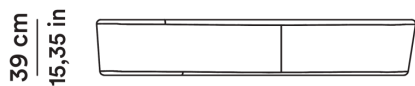

2006

PearsonLloyd

AGGIORNATO IL/SHEET UPDATED ON
21/05/2026

Divano 234 cm Mod C senza schienale

Sofa 234 cm Mod C no backrest

OPLRPF01

39 cm
15,35 in