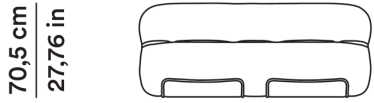

**Fabric or Leather**

---

2021

Gastone Rinaldi

AGGIORNATO IL/SHEET UPDATED ON  
21/05/2026

DIMENSIONI

DIMENSIONS

Divano 240 cm

Sofa 240 cm

00RSDV240

40,5 cm  
15,94 in

240 cm  
94,49 in

MT TESSUTO

9,50

MQ PELLE

30,00

FABRIC METERS

9,50

SQ. M LEATHER

30,00

Divano 170 cm

Sofa 170 cm

00RSDV170

40,5 cm  
15,94 in