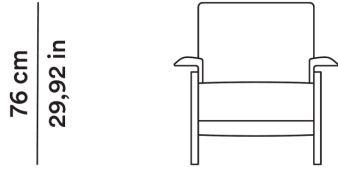

---

Armchair

---

2018

Gianfranco Frattini

STAMPATO IL/PRINTED ON  
26/06/2025

41 cm  
16,14 in

## DIMENSIONI

78 x 78 x 76 cm

## DIMENSIONS

30,70 x 30,70 x 29,92  
in