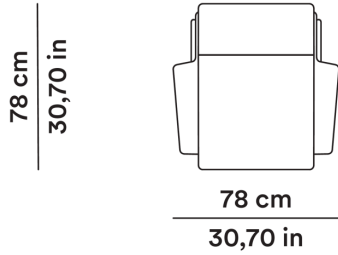

---

Armchair

---

2018

Gianfranco Frattini

STAMPATO IL/PRINTED ON  
26/06/2025

41 cm  
16,14 in

## DIMENSIONI

78 x 78 x 76 cm

## DIMENSIONS

30,70 x 30,70 x 29,92  
in