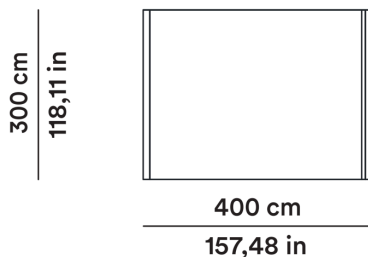

The production of this item has to be considered as artisanal, such that uniformity between the different products cannot be guaranteed.

DIMENSIONI

DIMENSIONS

Tappeto

Rug

OKSHTP300X400

COLORI

COLORS