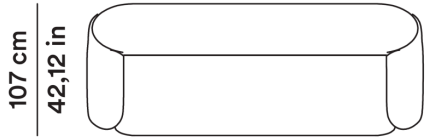

265 cm
104,33 in

MT TESSUTO

11,30

MQ PELLE

40,00

FABRIC METERS

11,30

SQ. M LEATHER

40,00

MATERIALI

MATERIALS

Finiture struttura esterna:

External structure

T02

T07

T23

T27

T28

Finiture piedini:

Feet:

T49

T134