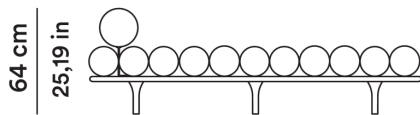

40,5 cm
15,94 in