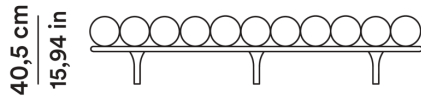

Acciaio verniciato o cemento colorato in pasta

COFFEE TABLE

Color-coated steel or coloured concrete

2020

Studiopepe

AGGIORNATO IL/SHEET UPDATED ON
05/05/2026

DIMENSIONI

DIMENSIONS

Daybed 200 cm

Daybed 200 cm

B - OFTNDB20001

200 cm
78,74 in

MT TESSUTO

7,50

MQ PELLE

15,00