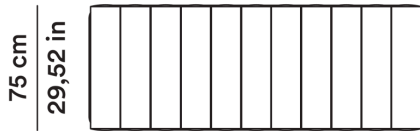

**Acciaio verniciato o cemento colorato in pasta**

COFFEE TABLE

**Color-coated steel or coloured concrete**

2020

Studiopepe

AGGIORNATO IL/SHEET UPDATED ON  
30/06/2026

DIMENSIONI

DIMENSIONS

Daybed 200 cm

Daybed 200 cm

B - OFTNDB20001

200 cm  
78,74 in

MT TESSUTO

7,50

MQ PELLE

15,00

FABRIC METERS

7,50

SQ. M LEATHER

15,00

Daybed 200 cm con tavolino

Daybed 200 cm with low table

A - OFTNDB20001

200 cm  
78,74 in