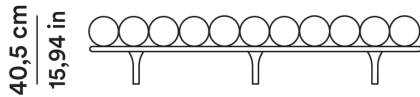

DIMENSIONI

DIMENSIONS

Daybed 200 cm

Daybed 200 cm

B - OFTNDB20001

200 cm
78,74 in

MT TESSUTO

7,50