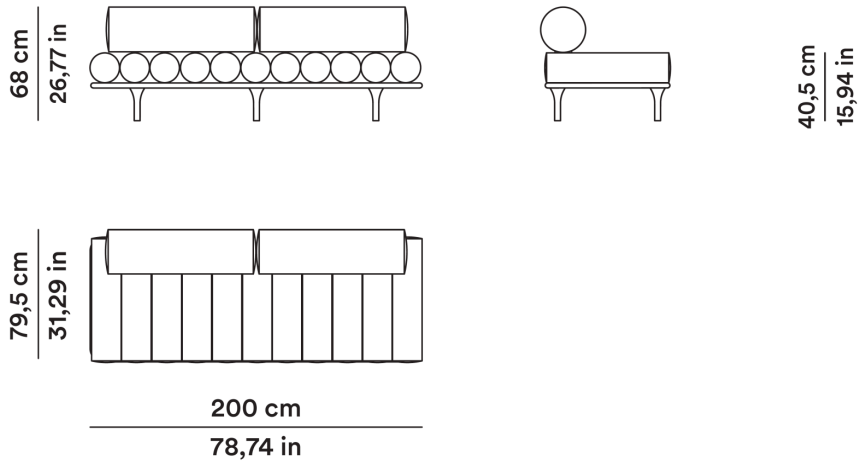

FABRIC METERS

8,50

SQ. M LEATHER

17,00

Daybed 200 cm con poggiatesta ø 23 cm

Daybed 200 cm with headrest ø 23 cm

I - 0FTNDB20005

40,5 cm
15,94 in

17,00

2020

Studiopepe

AGGIORNATO IL/SHEET UPDATED ON
05/05/2026

Daybed 200 cm con schienali lineari

Daybed 200 cm with linear backrests

D - OFTNDB20003

MT TESSUTO

9,50

MQ PELLE

19,00

FABRIC METERS

9,50

SQ. M LEATHER

19,00

Daybed 200 cm con schienali vis-à-vis