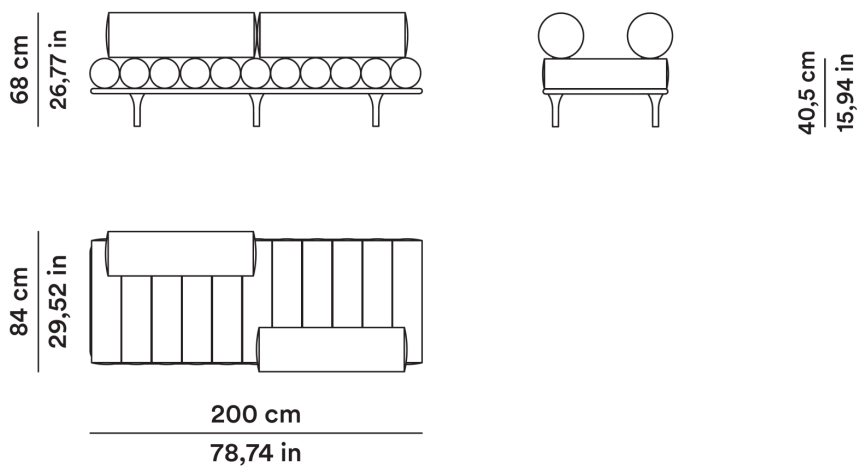

## Daybed 200 cm con schienali lineari

## Daybed 200 cm with linear backrests

D - OFTNDB20003

MT TESSUTO

9,50

MQ PELLE

19,00

FABRIC METERS

9,50