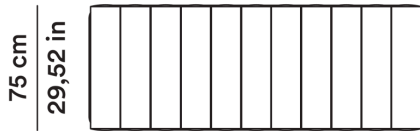

Acciaio verniciato o cemento colorato in pasta

COFFEE TABLE

Color-coated steel or coloured concrete

2020

Studiopepe

AGGIORNATO IL/SHEET UPDATED ON
20/05/2026

DIMENSIONI

DIMENSIONS

Daybed 200 cm

Daybed 200 cm

B - OFTNDB20001

200 cm
78,74 in

MT TESSUTO

7,50

MQ PELLE

15,00

FABRIC METERS

7,50

SQ. M LEATHER

15,00

Daybed 200 cm con tavolino

Daybed 200 cm with low table

A - OFTNDB20001

200 cm
78,74 in