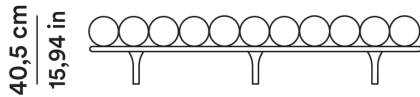

Acciaio verniciato o cemento colorato in pasta

COFFEE TABLE

Color-coated steel or coloured concrete

2020

Studiopepe

AGGIORNATO IL/SHEET UPDATED ON
20/05/2026

DIMENSIONI

DIMENSIONS

Daybed 200 cm

Daybed 200 cm

B - OFTNDB20001

200 cm
78,74 in

MT TESSUTO

7,50

MQ PELLE

15,00