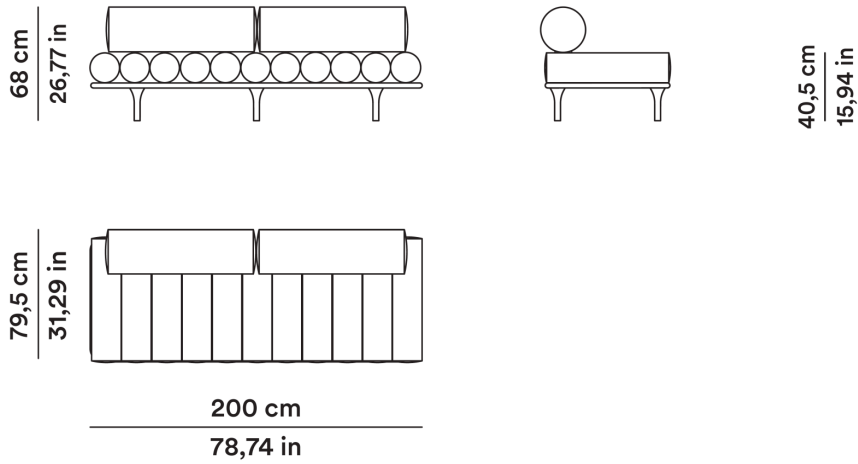

Daybed 200 cm with headrest ø 27 cm

C - 0FTNDB20002

40,5 cm
15,94 in

MT TESSUTO
8,50

MQ PELLE
17,00

FABRIC METERS
8,50

SQ. M LEATHER
17,00

Daybed 200 cm con poggiatesta ø 23 cm

Daybed 200 cm with headrest ø 23 cm

I - 0FTNDB20005

40,5 cm
15,94 in

MT TESSUTO
8,50

MQ PELLE
17,00

FABRIC METERS
8,50

SQ. M LEATHER
17,00

2020

Studiopepe

AGGIORNATO IL/SHEET UPDATED ON
20/05/2026

Daybed 200 cm con schienali lineari

Daybed 200 cm with linear backrests

D - OFTNDB20003

MT TESSUTO

MQ PELLE

FABRIC METERS