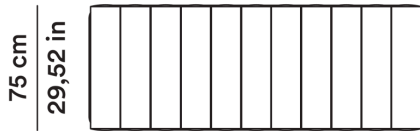

Acciaio verniciato o cemento colorato in pasta

COFFEE TABLE

Color-coated steel or coloured concrete

Five to Nine

Tacchini

2020

Studiopepe

AGGIORNATO IL/SHEET UPDATED ON
16/04/2026

DIMENSIONI

DIMENSIONS

Daybed 200 cm

Daybed 200 cm

B - OFTNDB20001

200 cm
78,74 in

MT TESSUTO

7,50