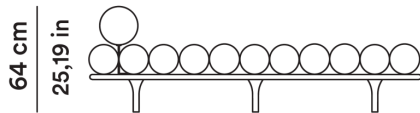

Daybed 200 cm with headrest ø 27 cm

C - 0FTNDB20002

40,5 cm  
15,94 in

200 cm  
78,74 in

MT TESSUTO

8,50

MQ PELLE

17,00

FABRIC METERS

8,50

SQ. M LEATHER

17,00

Daybed 200 cm con poggiatesta ø 23 cm

Daybed 200 cm with headrest ø 23 cm

I - 0FTNDB20005

40,5 cm  
15,94 in