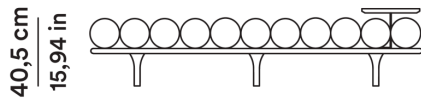

Daybed 200 cm

Daybed 200 cm

B - OFTNDB20001

200 cm
78,74 in

MT TESSUTO

7,50

MQ PELLE

15,00

FABRIC METERS

7,50

SQ. M LEATHER

15,00

Daybed 200 cm con tavolino

Daybed 200 cm with low table

A - OFTNDB20001

200 cm
78,74 in

MQ PELLE

15,00

SQ. M LEATHER

15,00

2020

Studiopepe

AGGIORNATO IL/SHEET UPDATED ON
05/05/2026

Daybed 200 cm con poggiatesta ø 27 cm

Daybed 200 cm with headrest ø 27 cm

C - 0FTNDB20002

40,5 cm
15,94 in

200 cm
78,74 in

MT TESSUTO

8,50

MQ PELLE

17,00