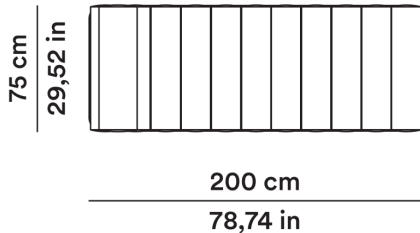

MT TESSUTO

8,50

MQ PELLE

17,00

FABRIC METERS

8,50

SQ. M LEATHER

17,00