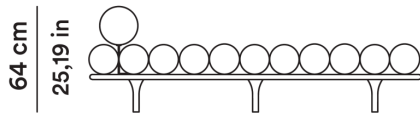

40,5 cm
15,94 in