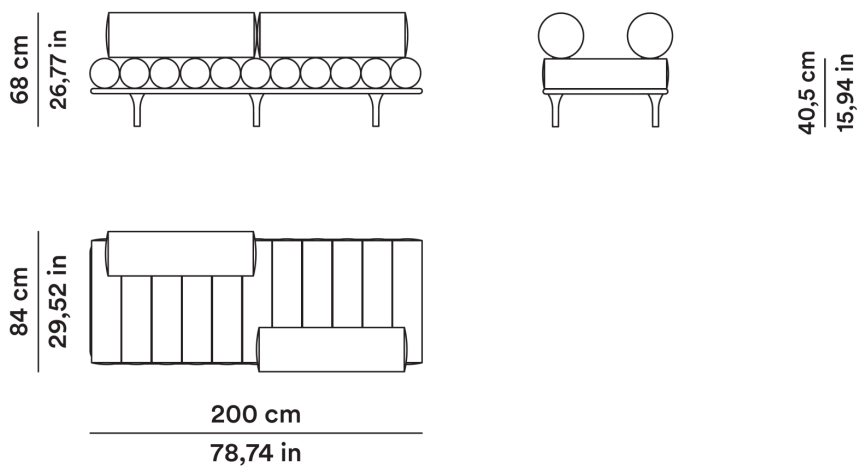

Daybed 200 cm con schienali vis-à-vis

Daybed 200 cm with vis-à-vis backrests

E - OFTNDB20003

MT TESSUTO

9,50

MQ PELLE

19,00

FABRIC METERS

9,50

SQ. M LEATHER

19,00