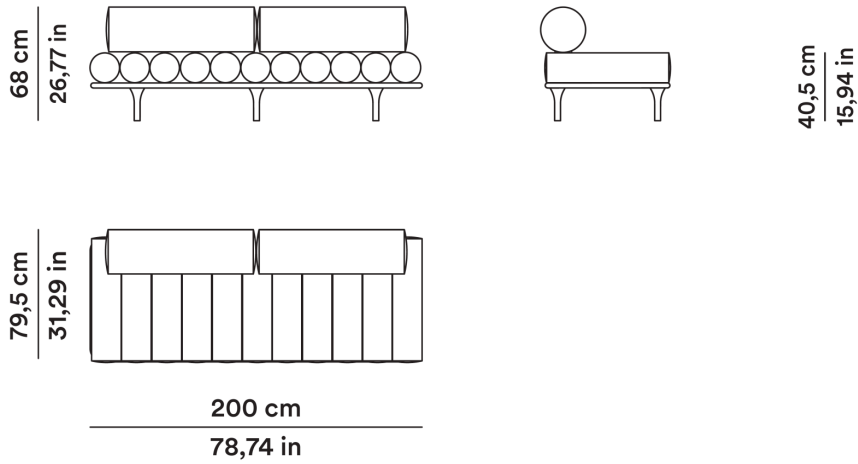

2020

Studiopepe

AGGIORNATO IL/SHEET UPDATED ON
16/04/2026

Daybed 200 cm con schienali lineari

Daybed 200 cm with linear backrests

D - OFTNDB20003

MT TESSUTO

9,50

MQ PELLE

19,00

FABRIC METERS

9,50

SQ. M LEATHER

19,00