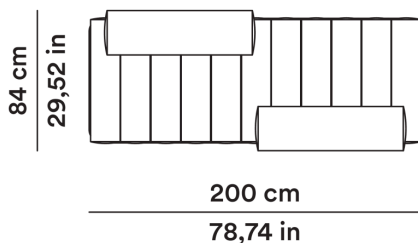

MT TESSUTO

MQ PELLE

FABRIC METERS

SQ. M LEATHER

9,50

19,00

9,50

19,00