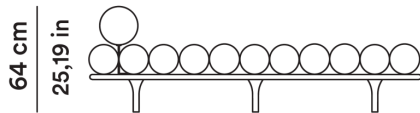

Daybed 200 cm with headrest ø 27 cm

C - 0FTNDB20002

40,5 cm
15,94 in

200 cm
78,74 in

MT TESSUTO

8,50

MQ PELLE

17,00

FABRIC METERS

8,50

SQ. M LEATHER

17,00

Daybed 200 cm con poggiatesta ø 23 cm

Daybed 200 cm with headrest ø 23 cm

I - 0FTNDB20005

40,5 cm
15,94 in