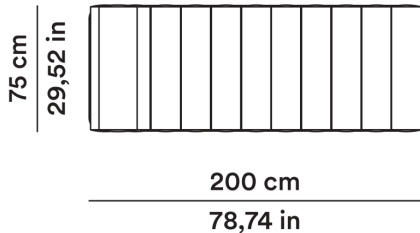

MQ PELLE

15,00

SQ. M LEATHER

15,00

2020

Studiopepe

AGGIORNATO IL/SHEET UPDATED ON
20/05/2026

Daybed 200 cm con poggiatesta ø 27 cm

Daybed 200 cm with headrest ø 27 cm

C - 0FTNDB20002

40,5 cm
15,94 in

MT TESSUTO
8,50

MQ PELLE
17,00

FABRIC METERS
8,50

SQ. M LEATHER
17,00

Daybed 200 cm con poggiatesta ø 23 cm

Daybed 200 cm with headrest ø 23 cm

I - 0FTNDB20005

40,5 cm
15,94 in

MT TESSUTO
8,50

MQ PELLE
17,00

FABRIC METERS
8,50

SQ. M LEATHER
17,00

2020

Studiopepe

AGGIORNATO IL/SHEET UPDATED ON
20/05/2026

Daybed 200 cm con schienali lineari

Daybed 200 cm with linear backrests

D - OFTNDB20003

MT TESSUTO

MQ PELLE

FABRIC METERS