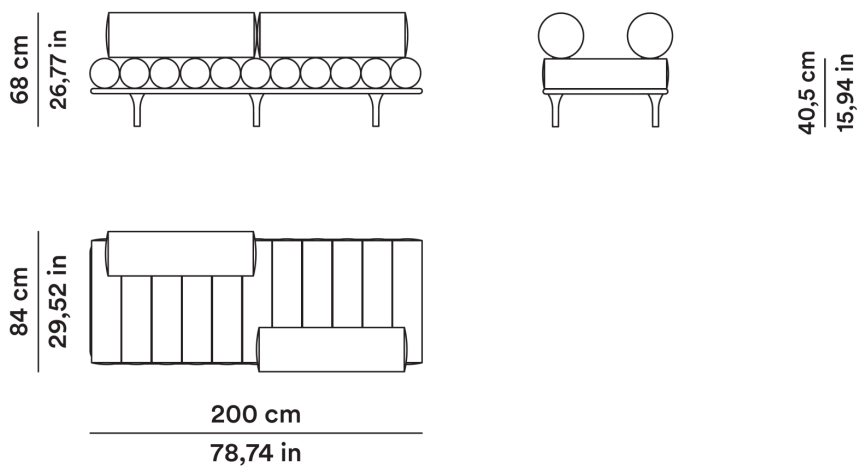

Studiopepe

AGGIORNATO IL/SHEET UPDATED ON
20/05/2026

Daybed 200 cm con schienali lineari

Daybed 200 cm with linear backrests

D - OFTNDB20003

MT TESSUTO

MQ PELLE

FABRIC METERS

SQ. M LEATHER

9,50

19,00

9,50

19,00

Daybed 200 cm con schienali vis-à-vis

Daybed 200 cm with vis-à-vis backrests

E - OFTNDB20003