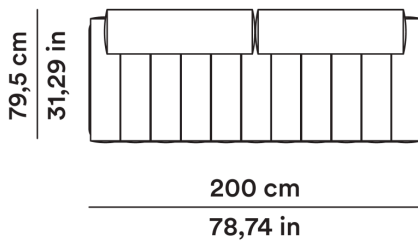

Daybed 200 cm with headrest ø 27 cm

C - 0FTNDB20002

40,5 cm  
15,94 in

200 cm  
78,74 in

MT TESSUTO

8,50

MQ PELLE

17,00

FABRIC METERS

8,50

SQ. M LEATHER

17,00

Daybed 200 cm con poggiatesta ø 23 cm

Daybed 200 cm with headrest ø 23 cm

I - 0FTNDB20005

40,5 cm  
15,94 in

## Daybed 200 cm con schienali lineari

## Daybed 200 cm with linear backrests

D - OFTNDB20003

40,5 cm  
15,94 in

MT TESSUTO

MQ PELLE

FABRIC METERS

SQ. M LEATHER

9,50