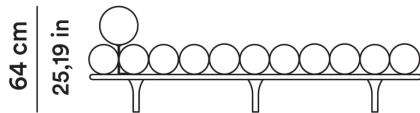

MQ PELLE

15,00

SQ. M LEATHER

15,00

2020

Studiopepe

AGGIORNATO IL/SHEET UPDATED ON
20/05/2026

Daybed 200 cm con poggiatesta ø 27 cm

Daybed 200 cm with headrest ø 27 cm

C - 0FTNDB20002

40,5 cm
15,94 in

MT TESSUTO
8,50

MQ PELLE
17,00

FABRIC METERS
8,50

SQ. M LEATHER
17,00

Daybed 200 cm con poggiatesta ø 23 cm

Daybed 200 cm with headrest ø 23 cm

I - 0FTNDB20005

40,5 cm
15,94 in

MT TESSUTO
8,50

MQ PELLE
17,00

FABRIC METERS
8,50

SQ. M LEATHER
17,00

2020

Studiopepe

AGGIORNATO IL/SHEET UPDATED ON
20/05/2026

Daybed 200 cm con schienali lineari

Daybed 200 cm with linear backrests

D - OFTNDB20003

MT TESSUTO

MQ PELLE

FABRIC METERS