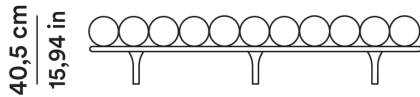

**Acciaio verniciato o cemento colorato in pasta**

COFFEE TABLE

**Color-coated steel or coloured concrete**

2020

Studiopepe

AGGIORNATO IL/SHEET UPDATED ON  
30/06/2026

DIMENSIONI

DIMENSIONS

Daybed 200 cm

Daybed 200 cm

B - OFTNDB20001

200 cm  
78,74 in

MT TESSUTO

7,50

MQ PELLE

15,00