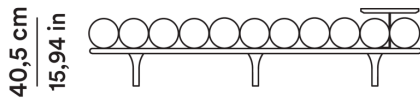

200 cm
78,74 in

ALTEZZA TAVOLINO

46,5 cm

MT TESSUTO

7,50

ALTEZZA LOW TABLE

46,5 cm

FABRIC METERS

7,50

MQ PELLE

15,00

SQ. M LEATHER

15,00