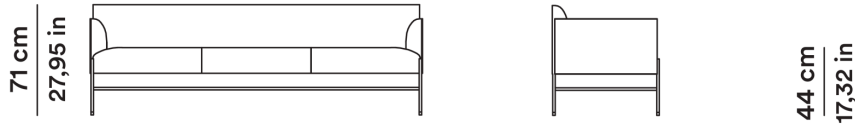

Chill-Out Sofa

Tacchini

2013

Gordon Guillaumier

AGGIORNATO IL/SHEET UPDATED ON
20/05/2026

DIMENSIONI

DIMENSIONS

Divano 214 cm con braccioli

Sofa 214 cm with armrests

OCOUDV214

MT TESSUTO

5,70

MQ PELLE

9,50

FABRIC METERS

5,70

SQ. M LEATHER

9,50

Divano 214 cm senza braccioli

Sofa 214 cm no armrests

OCOUDV214SB