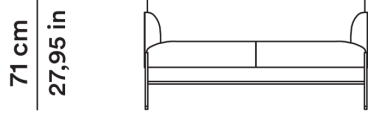

8,30

FABRIC METERS

5,00

SQ. M LEATHER

8,30

Chill-Out Sofa

Tacchini

2013

Gordon Guillaumier

AGGIORNATO IL/SHEET UPDATED ON
20/05/2026

Divano 144 cm con braccioli

Sofa 144 cm with armrests

OCOUDV144

44 cm
17,32 in

144 cm
56,69 in

MT TESSUTO