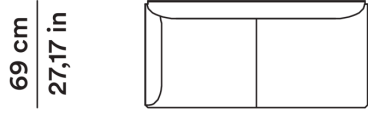

144 cm
56,69 in

MT TESSUTO

4,20

MQ PELLE

7,00

FABRIC METERS

4,20

SQ. M LEATHER

7,00