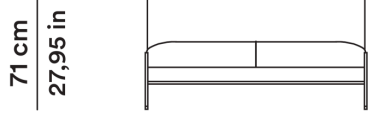

Chill-Out Sofa

Tacchini

2013

Gordon Guillaumier

AGGIORNATO IL/SHEET UPDATED ON
20/05/2026

Divano 144 cm senza braccioli

Sofa 144 cm no armrests

OCOUDV144SB

44 cm
17,32 in