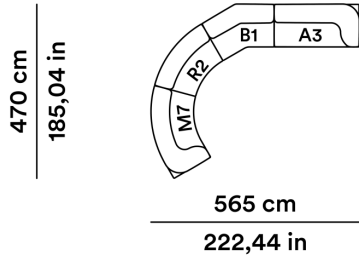

Composizione BT19

Composition BT19

COMPOSIZIONE BT19