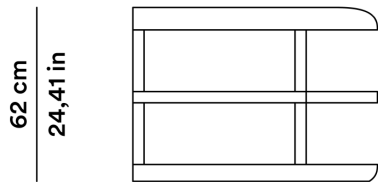

Mobile contenitore

Storage cabinet

OBTTLB01LL