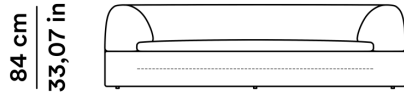

DIMENSIONI

DIMENSIONS

Divano 3 posti

3-Seater Sofa

OBTTDV310

RIVESTIMENTO

UPHOLSTERY

BAMBOO