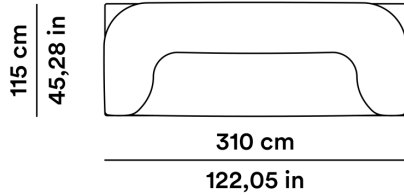

DIMENSIONI

DIMENSIONS

Divano 3 posti

3-Seater Sofa

OBTTDV310

RIVESTIMENTO

UPHOLSTERY

BAMBOO