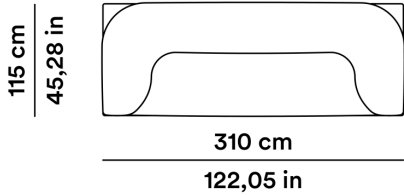

DIMENSIONI

DIMENSIONS

Divano

Sofa

OBTTDV310

RIVESTIMENTO

UPHOLSTERY

BAMBOO