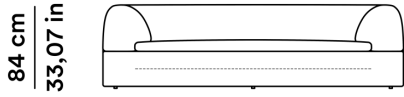

DIMENSIONI

DIMENSIONS

Divano

Sofa

OBTTDV310

RIVESTIMENTO

UPHOLSTERY

BAMBOO