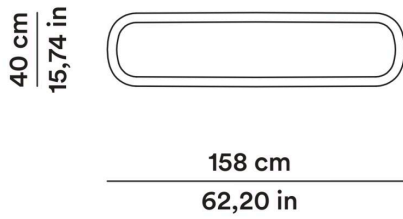

2025

Faye Toogood

AGGIORNATO IL/SHEET UPDATED ON
20/05/2026

DIMENSIONI

DIMENSIONS

Consolle

Consolle 12

OBRDCN160

Tavolino basso

Side table low

OBRDTB01