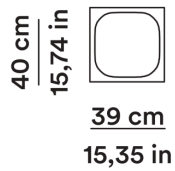

Tavolino basso

Side table low

OBRDTB01