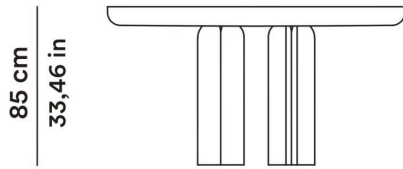

2025

Faye Toogood

AGGIORNATO IL/SHEET UPDATED ON
20/05/2026

DIMENSIONI

DIMENSIONS

Consolle

Consolle 12

OBRDCN160