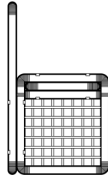

FINAL COVER

Fabric or Leather

Tobia Scarpa

AGGIORNATO IL/SHEET UPDATED ON
21/05/2026

DIMENSIONI

DIMENSIONS

Sedia

Chair

OBSLSD01

86 cm
33,86 in

46 cm
18,11 in

50 cm
19,69 in

46 cm
18,11 in

MATERIALI

MATERIALS

Struttura