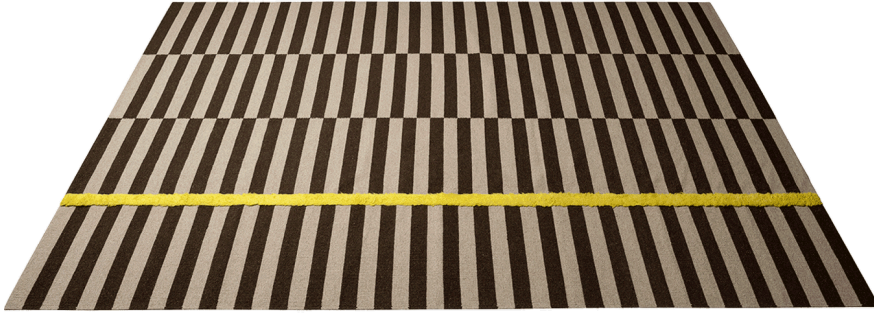

2022

Studiopepe

AGGIORNATO IL/SHEET UPDATED ON
05/05/2026

IT

EN

DESCRIZIONE

DESCRIPTION

FINITURA

Main
100% Lana naturale
Annodatura handtufted
Versione 2 e 3
100% Lana naturale
Annodatura pitloom, flatweave

FINISH

Main
100% natural wool
Handtufted
Version 2 and 3
100% natural wool
Pitloom knotting, flatweave

NOTE

La produzione di questo articolo ha una forte componente artigianale, tale da non poter garantire uniformità tra i diversi prodotti.

NOTES

The production of this item has to be considered as artisanal, such that uniformity between the different products cannot be guaranteed.