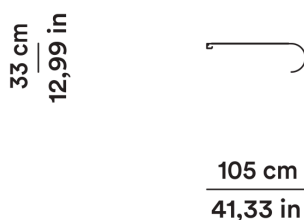

SPINA

Con due poli

PLUG

Two-pin plug

2024

Umberto Bellardi Ricci

AGGIORNATO IL/SHEET UPDATED ON
01/07/2025

DIMENSIONI

DIMENSIONS

Specchio Model Sinistro

Mirror Model Left

OANR01

Specchio Model Destro

Mirror Model Right

OANR01 D

2024