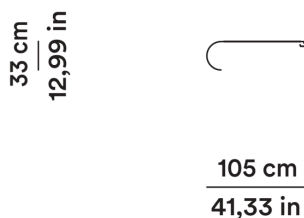

SPINA

Con due poli

PLUG

Two-pin plug

2024

Umberto Bellardi Ricci

AGGIORNATO IL/SHEET UPDATED ON
01/07/2025

DIMENSIONI

DIMENSIONS

Specchio Model Sinistro

Mirror Model Left

OANR01

Specchio Model Destro

Mirror Model Right

OANR01 D

2024