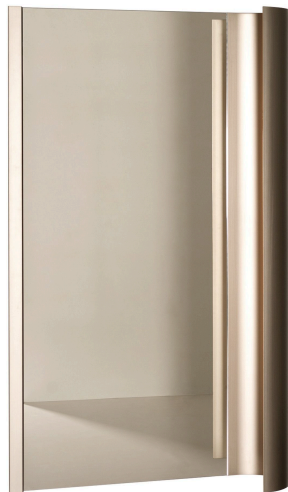

2024

Umberto Bellardi Ricci

AGGIORNATO IL/SHEET UPDATED ON
01/07/2025

IT

EN

DESCRIZIONE

DESCRIPTION

FINITURA

Specchio da parete con cornice in metallo verniciato ed illuminazione LED.

FINISH

Wall mirror with painted metal frame and LED lighting

SORGENTE LUMINOSA

Strip LED 3000 K 0,01 W

LIGHT SOURCE

LED strip 3000K 0,01W

SPINA

Con due poli

PLUG

Two-pin plug