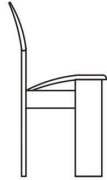

FINAL COVER

Fabric or Leather

Tobia Scarpa

AGGIORNATO IL/SHEET UPDATED ON
21/05/2026

DIMENSIONI

DIMENSIONS

Sedia

Sedia

OAFRSD01

79 cm
31,10 in

46 cm
18,11 in

44 cm
17,32 in

57 cm
22,44 in

MATERIALI

MATERIALS

Versione in noce