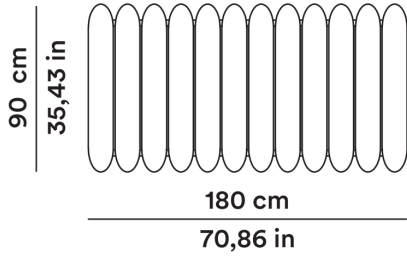

Fabric

Additional System Daybed

Tacchini

(1967) 2024

Joe Colombo

AGGIORNATO IL/SHEET UPDATED ON
18/06/2026

DIMENSIONI

DIMENSIONS

Daybed

Daybed

0ADSDB180

MT TESSUTO

9,90

MQ PELLE

Su richiesta

FABRIC METERS