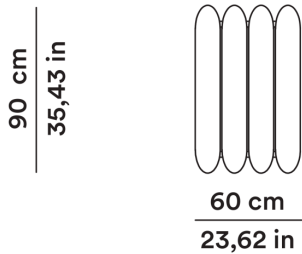

MT TESSUTO

3,30

MQ PELLE

Su richiesta

FABRIC METERS

3,30

SQ. M LEATHER

Upon request