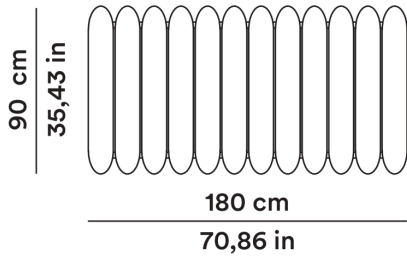

Additional System Daybed

Tacchini

(1967) 2024

Joe Colombo

AGGIORNATO IL/SHEET UPDATED ON
21/05/2026

DIMENSIONI

DIMENSIONS

Daybed

Daybed

0ADSDB180

MT TESSUTO

9,90

MQ PELLE

Su richiesta

FABRIC METERS

9,90

SQ. M LEATHER

Upon request

Pouf

Ottoman

0ADSPF090