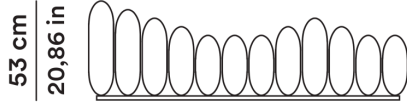

Fabric

Additional System Daybed

Tacchini

(1967) 2024

Joe Colombo

AGGIORNATO IL/SHEET UPDATED ON
18/06/2026

DIMENSIONI

DIMENSIONS

Daybed

Daybed

0ADSDB180

MT TESSUTO

9,90

MQ PELLE

Su richiesta

FABRIC METERS