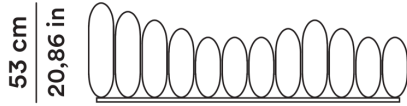

Additional System Daybed

Tacchini

(1967) 2024

Joe Colombo

AGGIORNATO IL/SHEET UPDATED ON
21/05/2026

DIMENSIONI

DIMENSIONS

Daybed

Daybed

0ADSDB180

MT TESSUTO

9,90

MQ PELLE

Su richiesta

FABRIC METERS

9,90

SQ. M LEATHER

Upon request

Pouf

Ottoman

0ADSPF090