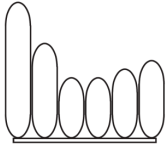

# Additional System Armchair

Tacchini

(1967) 2024

Joe Colombo

AGGIORNATO IL/SHEET UPDATED ON  
21/05/2026

DIMENSIONI

DIMENSIONS

Poltrona

Armchair

0ADSPL090

75 cm  
29,52 in

75 cm  
29,52 in

90 cm  
35,43 in

90 cm  
35,43 in

MT TESSUTO

5,50