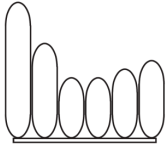

# Additional System Armchair

Tacchini

(1967) 2024

Joe Colombo

AGGIORNATO IL/SHEET UPDATED ON  
12/01/2026

DIMENSIONI

DIMENSIONS

Poltrona

Armchair

OADSPL090

75 cm  
29,52 in

75 cm  
29,52 in

90 cm  
35,43 in

90 cm  
35,43 in

MT TESSUTO

5,50